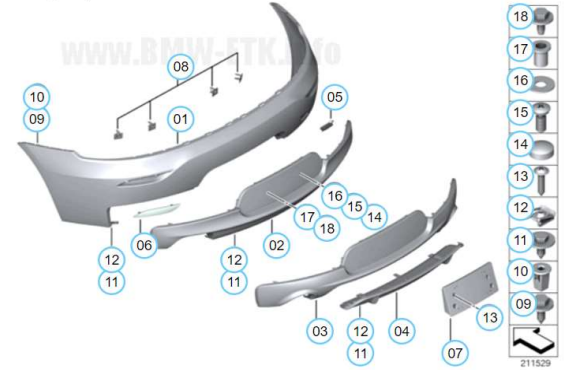

M trim panel, rear