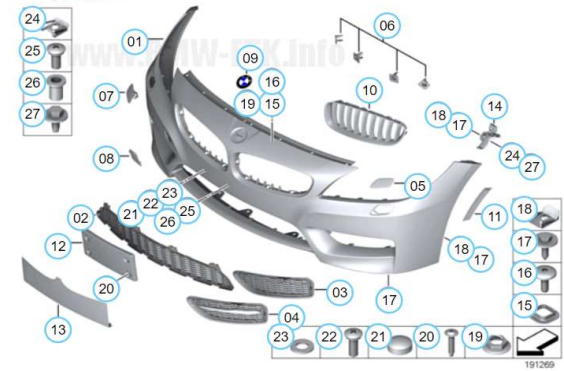

M trim panel, front