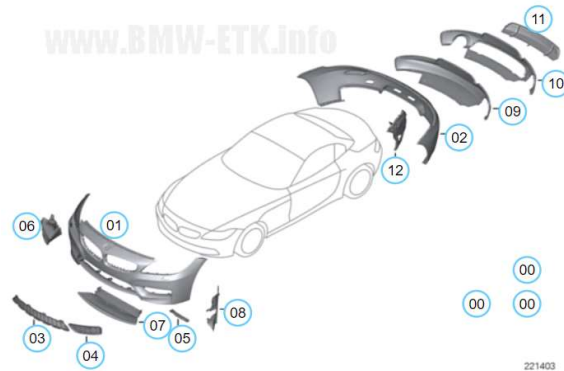

www.BMW-ETK.info